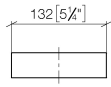

Reserve tissue holder - Chrome

MEM

83 590 780

- width 132mm
- height 35 mm
- 116mm projection

Fits: MEM, CYO

	Chrome	83 590 780-00
	Brushed Platinum	83 590 780-06
	Platinum	83 590 780-08
	Dark Chrome	83 590 780-19
	Brushed Durabronze (23kt Gold)	83 590 780-28
	Brushed Champagne (22kt Gold)	83 590 780-46
	Champagne (22kt Gold)	83 590 780-47
	Brushed Dark Platinum	83 590 780-99

83 590 780

mm [inches]

83 590 780

Parts for other finishes can be found here: Brushed Platinum

Spare parts list

No.	Item Number	Name	Quantity used	Delivery time
1	05 17 20 718 00 90	fixing set	1	2
2	90 31 11 112 00 90	pin	1	2