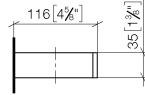

Reserve tissue holder - Chrome

MEM

83 590 780

- width 132mm
- height 35 mm
- 116mm projection

Fits: MEM, CYO

	Chrome	83 590 780-00
	Brushed Platinum	83 590 780-06
	Platinum	83 590 780-08
	Dark Chrome	83 590 780-19
	Brushed Durabronze (23kt Gold)	83 590 780-28
	Brushed Champagne (22kt Gold)	83 590 780-46
	Champagne (22kt Gold)	83 590 780-47
	Brushed Dark Platinum	83 590 780-99

83 590 780

mm [inches]

83 590 780

Parts for other finishes can be found here: Brushed Platinum

Spare parts list

No.	Item Number	Name	Quantity used	Delivery time
1	05 17 20 718 00 90	fixing set	1	2
2	90 31 11 112 00 90	pin	1	2